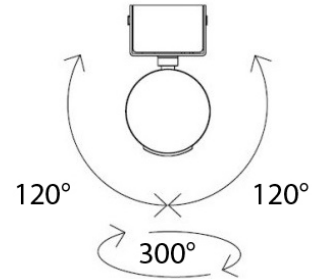

D92164

PROJECT	
TYPE	
NOTES	
QUANTITY	
DATE	

GENERAL

Series: Robotic
 Brand: Milan
 Division: Design
 Mounting Type: Surface
 Mounting Location: Ceiling
 Subcategory: Spots

PHYSICAL

Shape: Cylinder
 Length (mm): 90
 Length (in): 3 ⁹/₁₆
 Width (mm): 50
 Width (in): 1 ¹⁵/₁₆
 Height (mm): 90
 Height (in): 3 ⁹/₁₆
 Light Distribution: Adjustable / Direct
 Weight (kg): 1.8
 Weight (lbs): 4
 Fixture Finish: WHI
 Fixture Material: Metal

108mm 4 1/4"

108mm 4 1/4"

J-Box cover plate
Included

90mm 3 9/16"

90mm 3 9/16"

50mm 1 15/16"

ROBOTIC SURFACE

D92166

PROJECT	
TYPE	
NOTES	
QUANTITY	
DATE	

GENERAL

Series: Robotic
 Brand: Milan
 Division: Design
 Mounting Type: Surface
 Mounting Location: Ceiling
 Subcategory: Spots

PHYSICAL

Shape: Rectangle
 Diameter (mm): 60
 Diameter (in): 2 3/8
 Length (mm): 138
 Length (in): 5 7/16
 Width (mm): 80
 Width (in): 3 1/8
 Height (mm): 144
 Height (in): 5 11/16
 Light Distribution: Adjustable / Direct
 Weight (kg): 1.8
 Weight (lbs): 4
 Fixture Finish: WHI
 Fixture Material: Metal

PHYSICAL

Shape: Cylinder
 Diameter (mm): 50
 Diameter (in): 1 15/16
 Length (mm): 138
 Length (in): 5 7/16
 Height (mm): 116
 Height (in): 4 9/16
 Extension (mm): 115
 Extension (in): 4 1/2
 Light Distribution: Adjustable / Direct
 Weight (kg): 1.8
 Weight (lbs): 4
 Fixture Finish: WHI
 Fixture Material: Metal